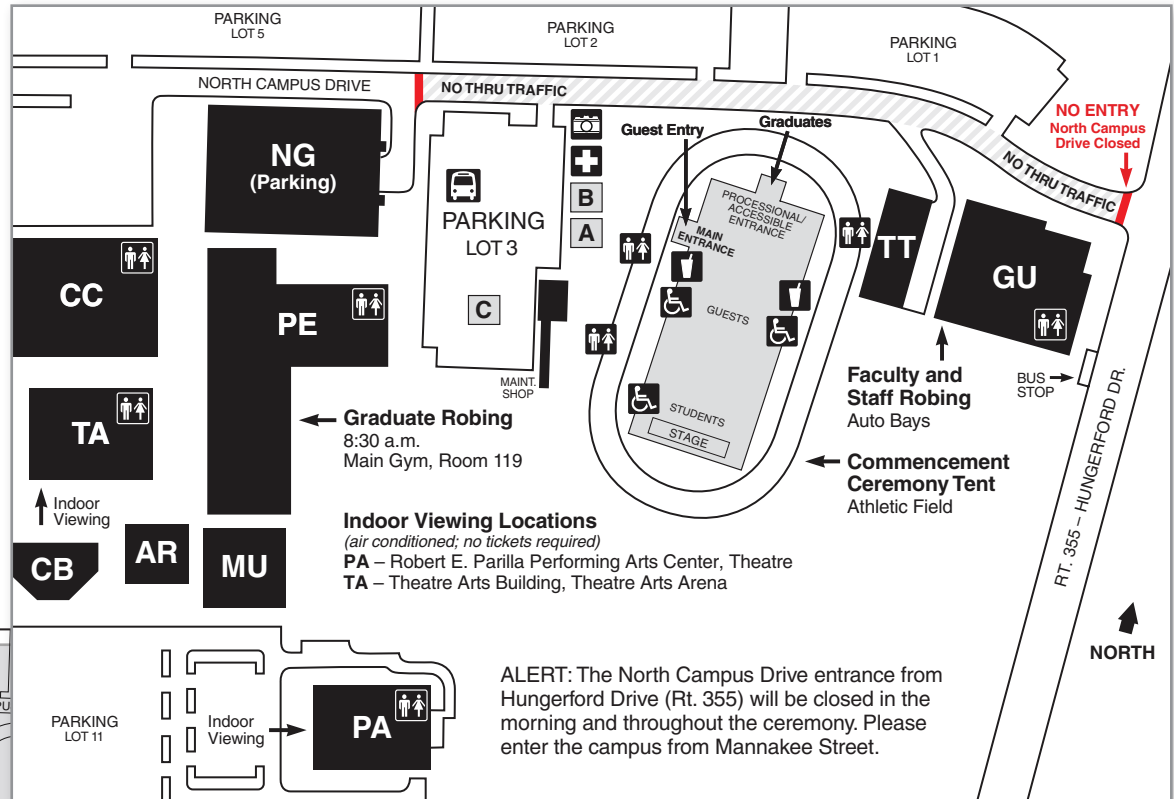

## Commencement Site Legend

- A** Alumni Association Table (diploma frames, membership information, and flowers)
  - B** Concession Stand (snacks, beverages)
  - C** Reception Tent (Parking Lot 3)
  - +** First Aid Station
  - 📷** Photography Area
  - ♿** Restrooms
  - 🚌** Shuttle Stops
  - ♿** Special Seating
  - 🚰** Water Station
  - Graduate Robing**  
PE Physical Education Center (Main Gym, Room 119)
  - Faculty and Staff Robing**  
GU Homer S. Gudelsky Institute for Technical Education (Auto Bays)
  - Indoor Viewing**  
(air conditioned, no tickets required)  
PA Robert E. Parilla Performing Arts Center  
TA Theatre Arts Building
- For accommodations to fully participate in this event, email the Office of Disability Support Services at [dss@montgomerycollege.edu](mailto:dss@montgomerycollege.edu).*

**ALERT:** The North Campus Drive entrance from Hungerford Drive (Rt. 355) will be closed in the morning and throughout the ceremony. Please enter the campus from Mannakee Street.

## Rockville Campus Legend

- AR Paul Peck Art Building
- AT Amphitheatre
- CB Counseling and Advising Building (*Public Safety Office*)
- CC Campus Center
- CH Child Care Center
- CS Computer Science Building
- HU Humanities Building
- MK Mannakee Building
- MT Gordon and Marilyn Macklin Tower (*Library*)
- MU Music Building
- NG North Garage (*parking*)
- SB South Campus Instruction Building (*Welcome Center*)

- SC Science Center
- SV Student Services Building (*Enrollment Services*)
- SW Science Center West
- TC Technical Center
- TT Interim Technical Training Center