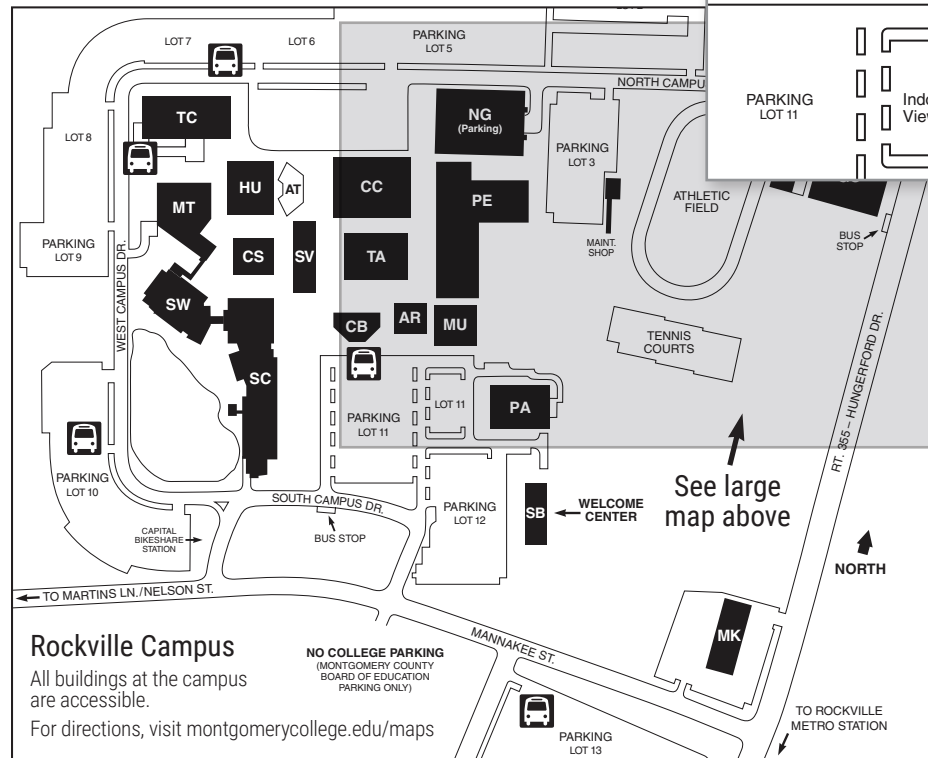

## Commencement Site Legend

- A** Alumni Association Table (diploma frames, membership information, and flowers)
  - B** Concession Stand (snacks, beverages)
  - C** Reception Tent (Parking Lot 3)
  - +** First Aid Station
  - 📷** Photography Area
  - ♿** Restrooms
  - 🚌** Shuttle Stops
  - ♿** Special Seating
  - 🚰** Water Station
  - Graduate Robing**  
PE Physical Education Center (Main Gym, Room 119)
  - Faculty and Staff Robing**  
GU Homer S. Gudelsky Institute for Technical Education (Auto Bays)
  - Indoor Viewing**  
(air conditioned, no tickets required)  
PA Robert E. Parilla Performing Arts Center  
TA Theatre Arts Building
- For accommodations to fully participate in this event, email the Office of Disability Support Services at [dss@montgomerycollege.edu](mailto:dss@montgomerycollege.edu).*

**ALERT:** The North Campus Drive entrance from Hungerford Drive (Rt. 355) will be closed in the morning and throughout the ceremony. Please enter the campus from Mannakee Street.

## Rockville Campus Legend

- AR Paul Peck Art Building
- AT Amphitheatre
- CB Counseling and Advising Building (*Public Safety Office*)
- CC Campus Center
- CH Child Care Center
- CS Computer Science Building
- HU Humanities Building
- MK Mannakee Building
- MT Gordon and Marilyn Macklin Tower (*Library*)
- MU Music Building
- NG North Garage (*parking*)
- SB South Campus Instruction Building (*Welcome Center*)

- SC Science Center
- SV Student Services Building (*Enrollment Services*)
- SW Science Center West
- TC Technical Center
- TT Interim Technical Training Center