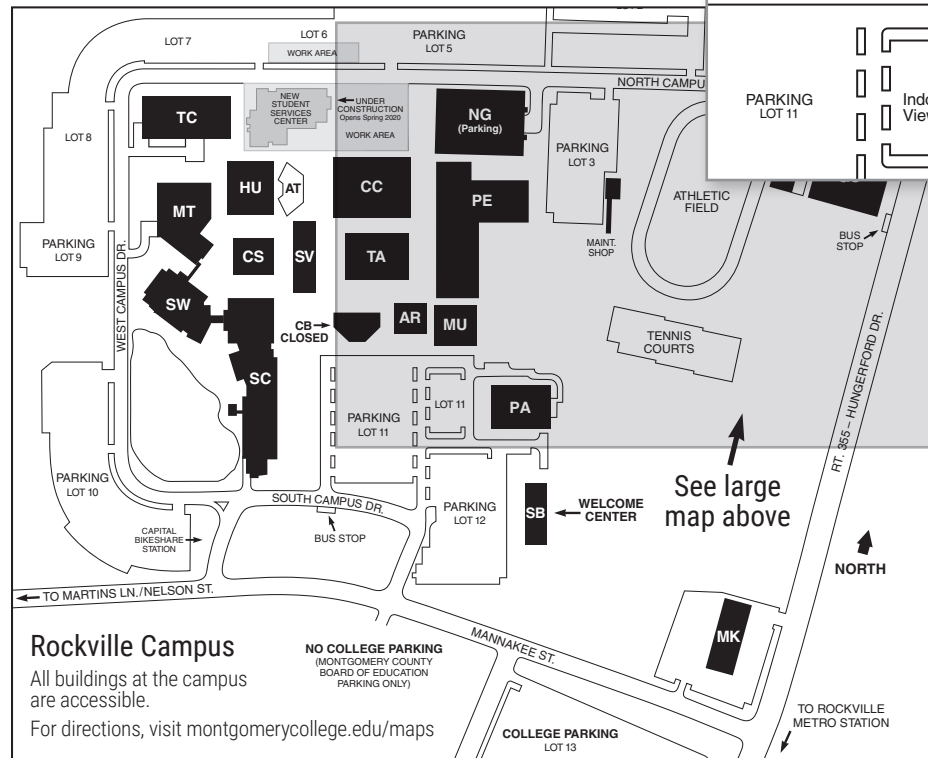

Montgomery College Commencement 2019

May 17, 10 a.m., Rockville Campus Athletic Field

Commencement Site Legend

- A** Alumni Association Table (diploma frames, membership information, and flowers)
 - B** Concession Stand (snacks, beverages)
 - C** Reception Tent (Parking Lot 3)
 - +** First Aid Station
 - 📷** Photography Area
 - ♿** Restrooms
 - ♿** Special Seating
 - 🚰** Water Station
 - Graduate Robing**
PE Physical Education Center (Main Gym, Room 119)
 - Faculty and Staff Robing**
GU Homer S. Gudelsky Institute for Technical Education (Auto Bays)
 - Indoor Viewing**
(air conditioned, no tickets required)
PA Robert E. Parilla Performing Arts Center
TA Theatre Arts Building
- For accommodations to fully participate in this event, email the Office of Disability Support Services at dss@montgomerycollege.edu.*

ALERT: There will be a partial road closure of North Campus Drive in front of parking lots 2 and 3 throughout the ceremony.

Rockville Campus Legend

- AR Paul Peck Art Building
- AT Amphitheatre
- CB Counseling and Advising Building (*closed as of 12/17/18*)
- CC Campus Center
- CH Child Care Center
- CS Computer Science Building
- HU Humanities Building
- MK Manakee Building (*Public Safety Office*)
- MT Gordon and Marilyn Macklin Tower (*Library*)
- MU Music Building
- NG North Garage (*parking*)
- SB South Campus Instruction Building (*Welcome Center*)

- SC Science Center
- SV Student Services Building (*Enrollment Services*)
- SW Science Center West
- TC Technical Center
- TT Interim Technical Training Center

Buildings Used for Commencement

- GU Homer S. Gudelsky Institute for Technical Education (*faculty and staff robing*)
- PA Robert E. Parilla Performing Arts Center (*indoor viewing*)
- PE Physical Education Center (*graduate robing*)
- TA Theatre Arts Building (*indoor viewing*)