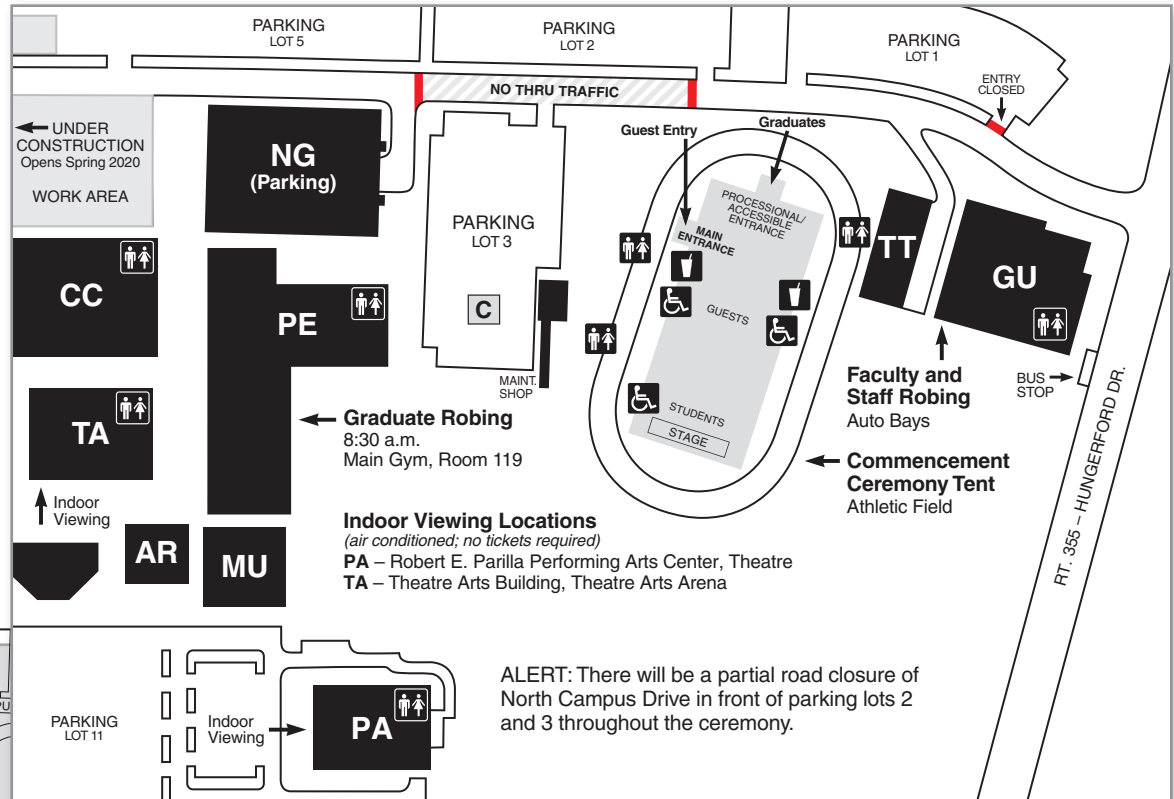

Montgomery College Commencement 2019

May 17, 10 a.m., Rockville Campus Athletic Field

Commencement Site Legend

- A** Alumni Association Table (diploma frames, membership information, and flowers)
 - B** Concession Stand (snacks, beverages)
 - C** Reception Tent (Parking Lot 3)
 - +** First Aid Station
 - 📷** Photography Area
 - ♿** Restrooms
 - ♿** Special Seating
 - 🚰** Water Station
 - Graduate Robing**
PE Physical Education Center (Main Gym, Room 119)
 - Faculty and Staff Robing**
GU Homer S. Gudelsky Institute for Technical Education (Auto Bays)
 - Indoor Viewing**
(air conditioned, no tickets required)
PA Robert E. Parilla Performing Arts Center
TA Theatre Arts Building
- For accommodations to fully participate in this event, email the Office of Disability Support Services at dss@montgomerycollege.edu.*

ALERT: There will be a partial road closure of North Campus Drive in front of parking lots 2 and 3 throughout the ceremony.

Rockville Campus Legend

- AR Paul Peck Art Building
- AT Amphitheatre
- CB Counseling and Advising Building (*closed as of 12/17/18*)
- CC Campus Center
- CH Child Care Center
- CS Computer Science Building
- HU Humanities Building
- MK Manakee Building (*Public Safety Office*)
- MT Gordon and Marilyn Macklin Tower (*Library*)
- MU Music Building
- NG North Garage (*parking*)
- SB South Campus Instruction Building (*Welcome Center*)

- SC Science Center
- SV Student Services Building (*Enrollment Services*)
- SW Science Center West
- TC Technical Center
- TT Interim Technical Training Center

Buildings Used for Commencement

- GU Homer S. Gudelsky Institute for Technical Education (*faculty and staff robing*)
- PA Robert E. Parilla Performing Arts Center (*indoor viewing*)
- PE Physical Education Center (*graduate robing*)
- TA Theatre Arts Building (*indoor viewing*)