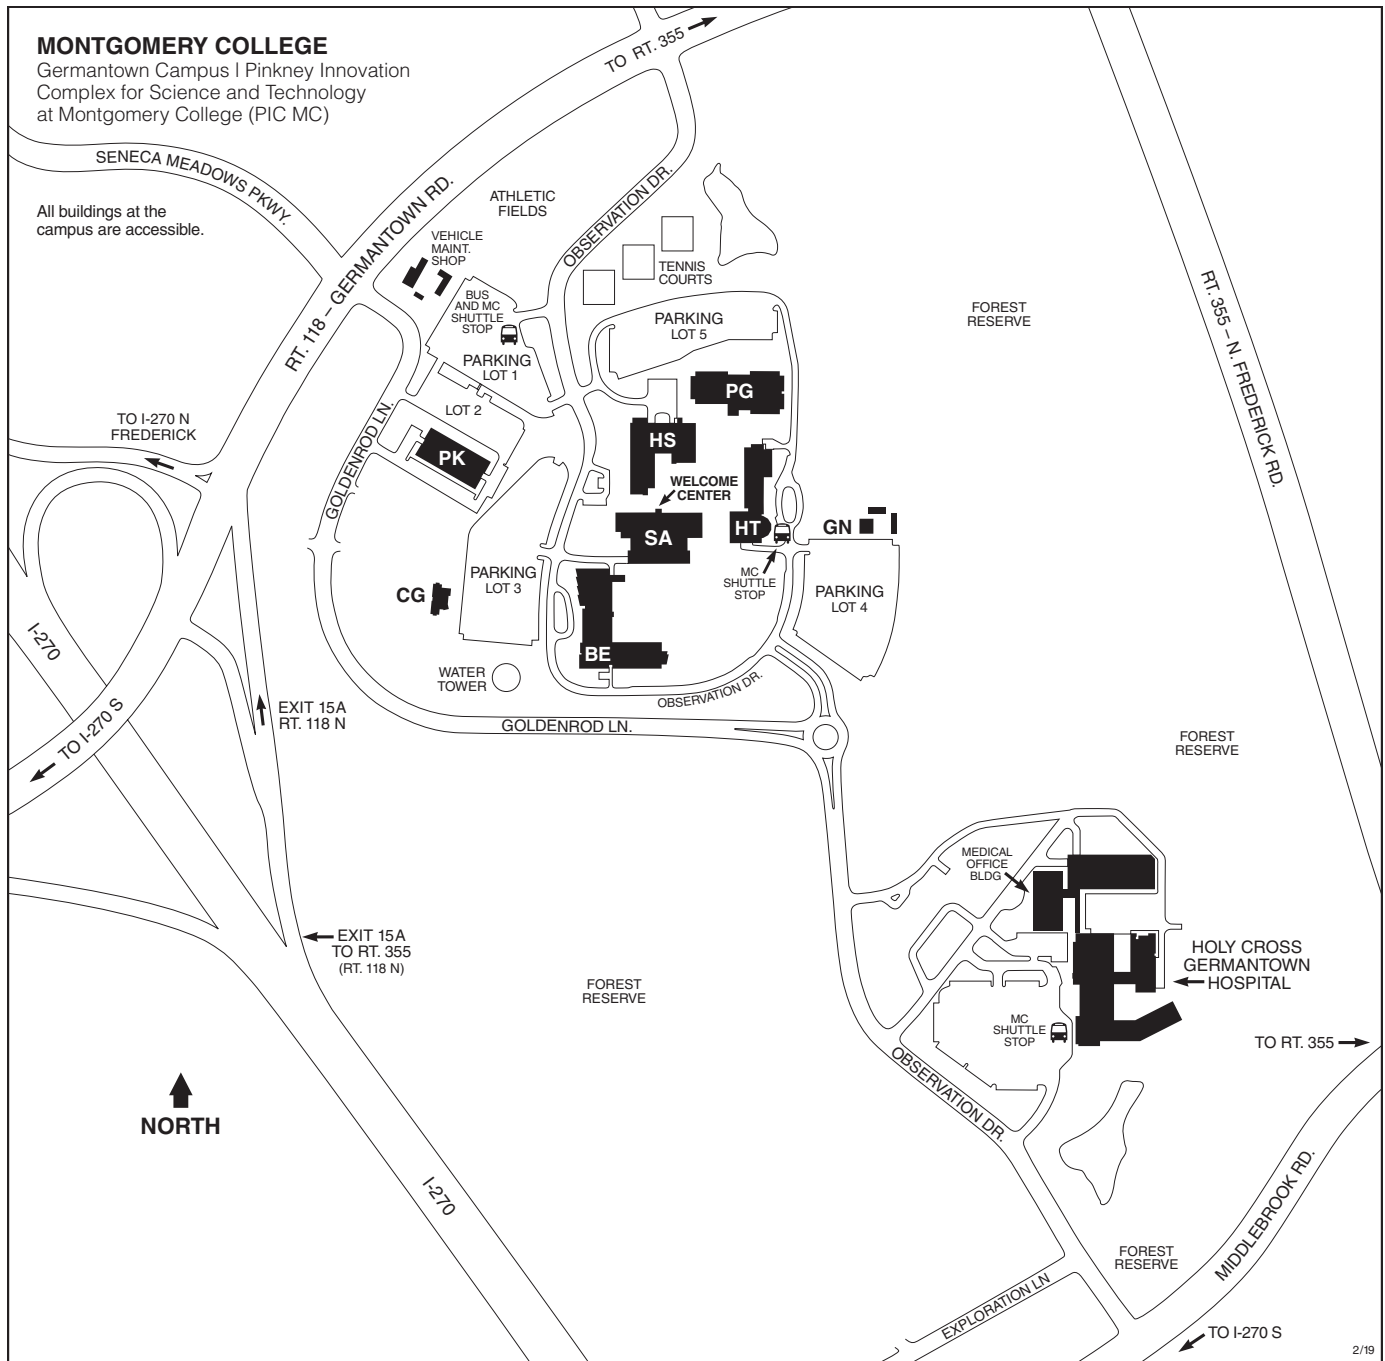

MONTGOMERY COLLEGE

Germantown Campus | Pinkney Innovation Complex for Science and Technology (PIC MC)

MC MONTGOMERY COLLEGE
Germantown Campus | Pinkney Innovation Complex for Science and Technology at Montgomery College (PIC MC)
20200 Observation Drive
Germantown, MD 20876
240-567-7700
montgomerycollege.edu
For updates to campus maps, visit
montgomerycollege.edu/maps

Legend of Campus Buildings
(as of February 2019)

- BE** Bioscience Education Center
 - Conference Center
- CG** Child Care Center
 - Center for Early Education (CEE)
- GN** Greenhouse

- HS** Humanities and Social Sciences Building
 - Bookstore
 - Cafeteria
 - Library
 - Workforce Development & Continuing Education (WD&CE)
- HT** High Technology and Science Center
 - Globe Hall
- PG** Physical Education Building

- PK** Paul Peck Academic and Innovation Building
 - Germantown Innovation Center
- SA** Student Affairs and Science
 - Counseling and Advising
 - Disability Support Services
 - Enrollment Services
 - Financial Aid Office
 - Public Safety Office
 - Student Life Office
 - Welcome Center