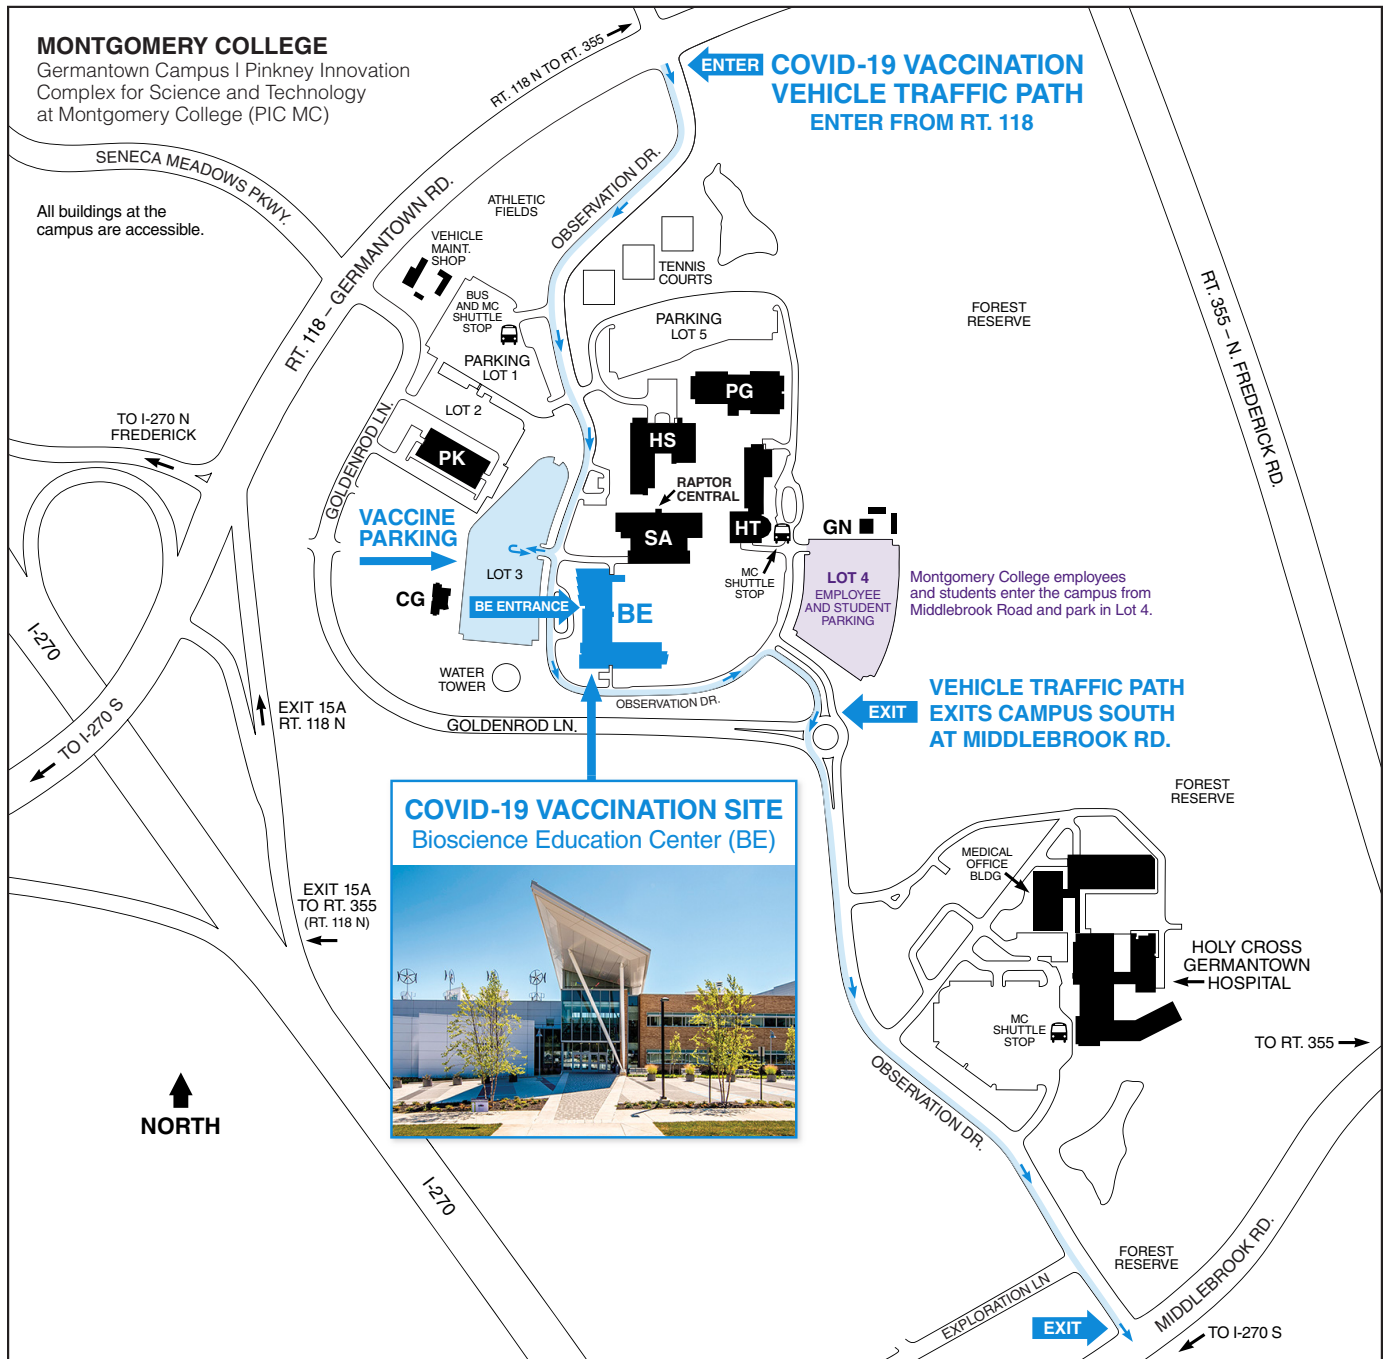

MONTGOMERY COLLEGE

Germantown Campus | Pinkney Innovation Complex for Science and Technology (PIC MC)

MC MONTGOMERY COLLEGE

Germantown Campus | Pinkney Innovation Complex for Science and Technology at Montgomery College (PIC MC)

20200 Observation Drive
Germantown, MD 20876
240-567-7700

montgomerycollege.edu

For updates to campus maps, visit
montgomerycollege.edu/maps

Legend of Campus Buildings *(as of February 2020)*

BE Bioscience Education Center

- Conference Center
- Center for Early Education (CEE)

CG Child Care Center

- Center for Early Education (CEE)

GN Greenhouse

HS Humanities and Social Sciences Building

- Bookstore
- Cafeteria
- Library
- Workforce Development and Continuing Education (WDCE)

HT High Technology and Science Center

- Globe Hall

PG Physical Education Building

PK Paul Peck Academic and Innovation Building

- Germantown Innovation Center

SA Student Affairs and Science

- Counseling and Advising
- Disability Support Services
- Financial Aid Office
- Public Safety Office
- Raptor Central (Admissions, Enrollment, Visitor Services)
- Records and Registration Office
- Student Life Office