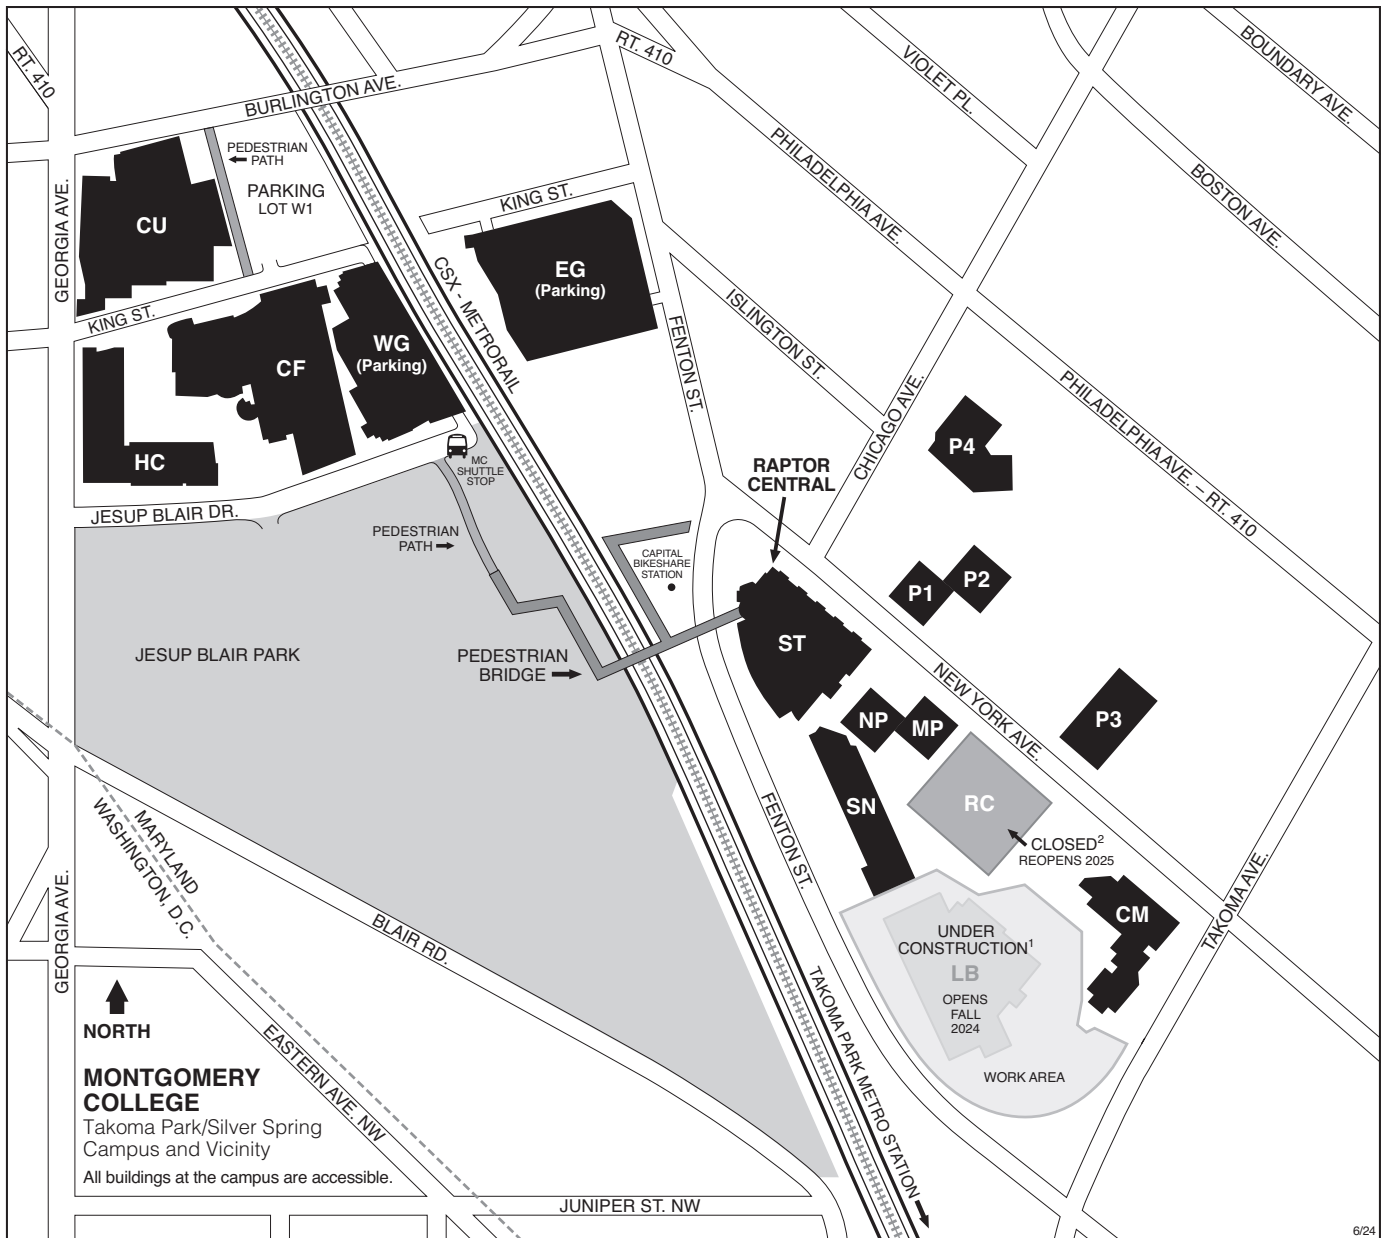

MONTGOMERY COLLEGE

Takoma Park/Silver Spring Campus and Vicinity

MC MONTGOMERY COLLEGE

Takoma Park/Silver Spring Campus
 7600 Takoma Avenue
 Takoma Park, MD 20912
 240-567-1300; TTY 301-587-7207
 Public Safety: 240-567-3333 (24/7)
montgomerycollege.edu/safety
montgomerycollege.edu/maps

Legend of Campus Buildings
(as of June 2024)

- CF** The Morris and Gwendolyn Cafritz Foundation Arts Center
 - Refugee Training Center
 - Workforce Development and Continuing Education (WDCE)
- CM** Catherine F. Scott Commons
- CU** Cultural Arts Center
- EG** East Garage (parking)
- HC** Health Sciences Center

- LB** Catherine and Isiah Leggett Math and Science Building¹
(under construction)
- MP** Mathematics Pavilion
- NP** North Pavilion
- P1** Pavilion One
- P2** Pavilion Two
- P3** Pavilion Three
- P4** Pavilion Four
- RC** Resource Center²
(closed for renovation)
 - Library *(closed)*
- SN** Science North Building

¹ Catherine and Isiah Leggett Math and Science Building opens fall 2024.

² Resource Center reopens winter 2025.