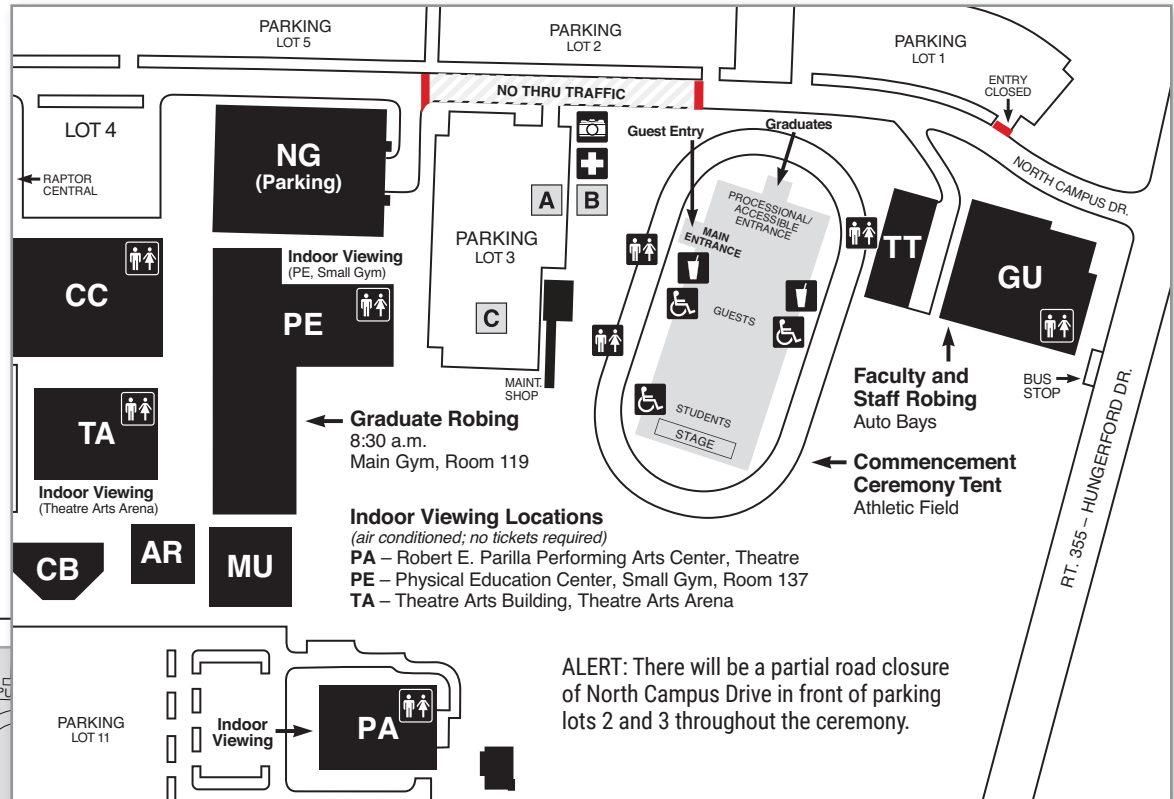

Montgomery College Commencement 2024

May 17, 10:30 a.m., Rockville Campus Athletic Field

Commencement Site Legend

- A** Alumni Association Table (diploma frames, membership information, and flowers)
 - B** Concession Stand (snacks, beverages)
 - C** Reception Tent (Parking Lot 3)
 - +** First Aid Station
 - 📷** Photography Area
 - ♿** Restrooms
 - ♿** Special Seating
 - 🗑️** Water Station
- Graduate Robing**
PE Physical Education Center (Main Gym, Room 119)
 - Faculty and Staff Robing**
GU Homer S. Gudelsky Institute for Technical Education (Auto Bays)
 - Indoor Viewing**
(air conditioned, no tickets required)
PA Robert E. Parilla Performing Arts Center
PE Physical Education Center (Small Gym, Room 137)
TA Theatre Arts Building
- For accommodations, please email accessibility@montgomerycollege.edu.

ALERT: There will be a partial road closure of North Campus Drive in front of parking lots 2 and 3 throughout the ceremony.

Rockville Campus
All buildings at the campus are accessible.
For directions, visit montgomerycollege.edu/maps

Rockville Campus Legend

- AR Paul Peck Art Building
- AT Amphitheatre
- CB Academic Annex
- CC Campus Center
- CH Child Care Center
- CS Computer Science Building
- HU Humanities Building
- MK Mannakee Building
- MT Gordon and Marilyn Macklin Tower
- MU Music Building
- NG North Garage (parking)
- SB South Campus Instruction Building
- SF Soccer Field Concession Building
- SC Science Center
- SV Long Nguyen and Kimmy Duong Student Services Center (Raptor Central, Public Safety Office, Records and Registration Office)

- SW Science Center West
 - TC Technical Center
 - TT Interim Technical Training Center
- Buildings Used for Commencement**
- GU Homer S. Gudelsky Institute for Technical Education
Faculty and staff robing (Auto Bays)
 - PA Robert E. Parilla Performing Arts Center, *Indoor Viewing*
 - PE Physical Education Center
Graduate Robing (Main Gym, Room 119)
Indoor Viewing (Small Gym, Room 137)
 - TA Theatre Arts Building
Indoor Viewing