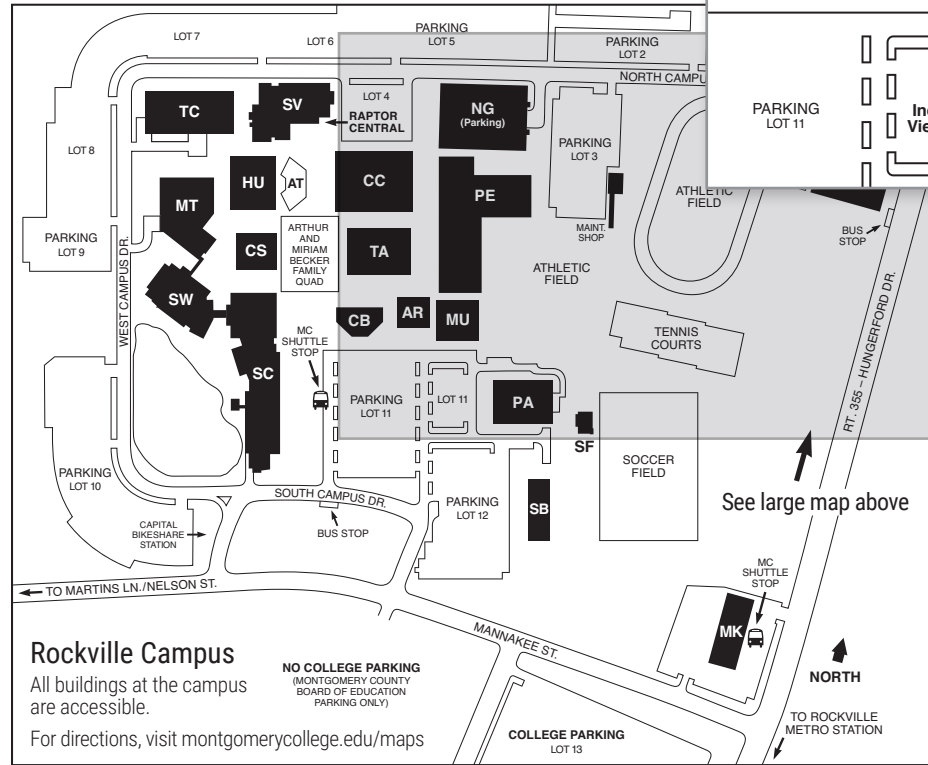

Montgomery College Commencement 2024

May 17, 10:30 a.m., Rockville Campus Athletic Field

Commencement Site Legend

- A** Alumni Association Table (diploma frames, membership information, and flowers)
 - B** Concession Stand (snacks, beverages)
 - C** Reception Tent (Parking Lot 3)
 - +** First Aid Station
 - 📷** Photography Area
 - ♿** Restrooms
 - ♿** Special Seating
 - 🗑️** Water Station
- Graduate Robing**
PE Physical Education Center (Main Gym, Room 119)
 - Faculty and Staff Robing**
GU Homer S. Gudelsky Institute for Technical Education (Auto Bays)
 - Indoor Viewing**
(air conditioned, no tickets required)
PA Robert E. Parilla Performing Arts Center
PE Physical Education Center (Small Gym, Room 137)
TA Theatre Arts Building
- For accommodations, please email accessibility@montgomerycollege.edu.

ALERT: There will be a partial road closure of North Campus Drive in front of parking lots 2 and 3 throughout the ceremony.

Rockville Campus
All buildings at the campus are accessible.
For directions, visit montgomerycollege.edu/maps

Rockville Campus Legend

- AR Paul Peck Art Building
- AT Amphitheatre
- CB Academic Annex
- CC Campus Center
- CH Child Care Center
- CS Computer Science Building
- HU Humanities Building
- MK Mannakee Building
- MT Gordon and Marilyn Macklin Tower
- MU Music Building
- NG North Garage (parking)
- SB South Campus Instruction Building
- SF Soccer Field Concession Building
- SC Science Center
- SV Long Nguyen and Kimmy Duong Student Services Center (Raptor Central, Public Safety Office, Records and Registration Office)

- SW Science Center West
 - TC Technical Center
 - TT Interim Technical Training Center
- Buildings Used for Commencement**
- GU Homer S. Gudelsky Institute for Technical Education
Faculty and staff robing (Auto Bays)
 - PA Robert E. Parilla Performing Arts Center, *Indoor Viewing*
 - PE Physical Education Center
Graduate Robing (Main Gym, Room 119)
Indoor Viewing (Small Gym, Room 137)
 - TA Theatre Arts Building
Indoor Viewing