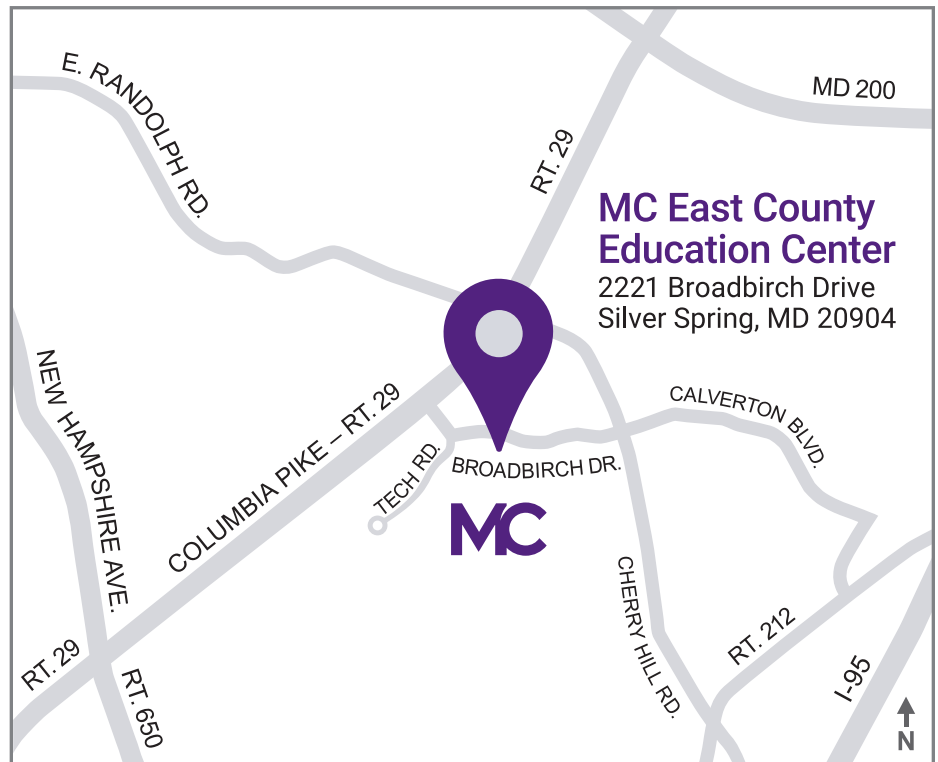

Welcome to Montgomery College East County Education Center

2221 Broadbirch Drive, Silver Spring, MD 20904

Our New Location

Located off Route 29 in Silver Spring, Maryland, Montgomery College East County Education Center (ECEC), is an easy drive—and convenient to public transportation.

How to Get There

By Car

From the north

From Route 29 southbound, turn left onto Tech Road, then turn left on Broadbirch Drive.

From the south

From Route 29 northbound, turn right onto Tech Road, then turn left on Broadbirch Drive.

Ride for free

As a Montgomery College student, you can take Ride On and Flash buses free of charge seven days a week by showing your Montgomery College ID with the current semester sticker.

By Metro

The Glenmont and Silver Spring Metro stations are closest to the East County Education Center. Transfer to a bus after you arrive at the station.

About ECEC

**MC MONTGOMERY
COLLEGE**

East County Education Center
2221 Broadbirch Drive
Silver Spring, MD 20904

Public Safety Dispatch
240-567-3333 (24/7/365)
240-567-6600 (ECEC direct line)