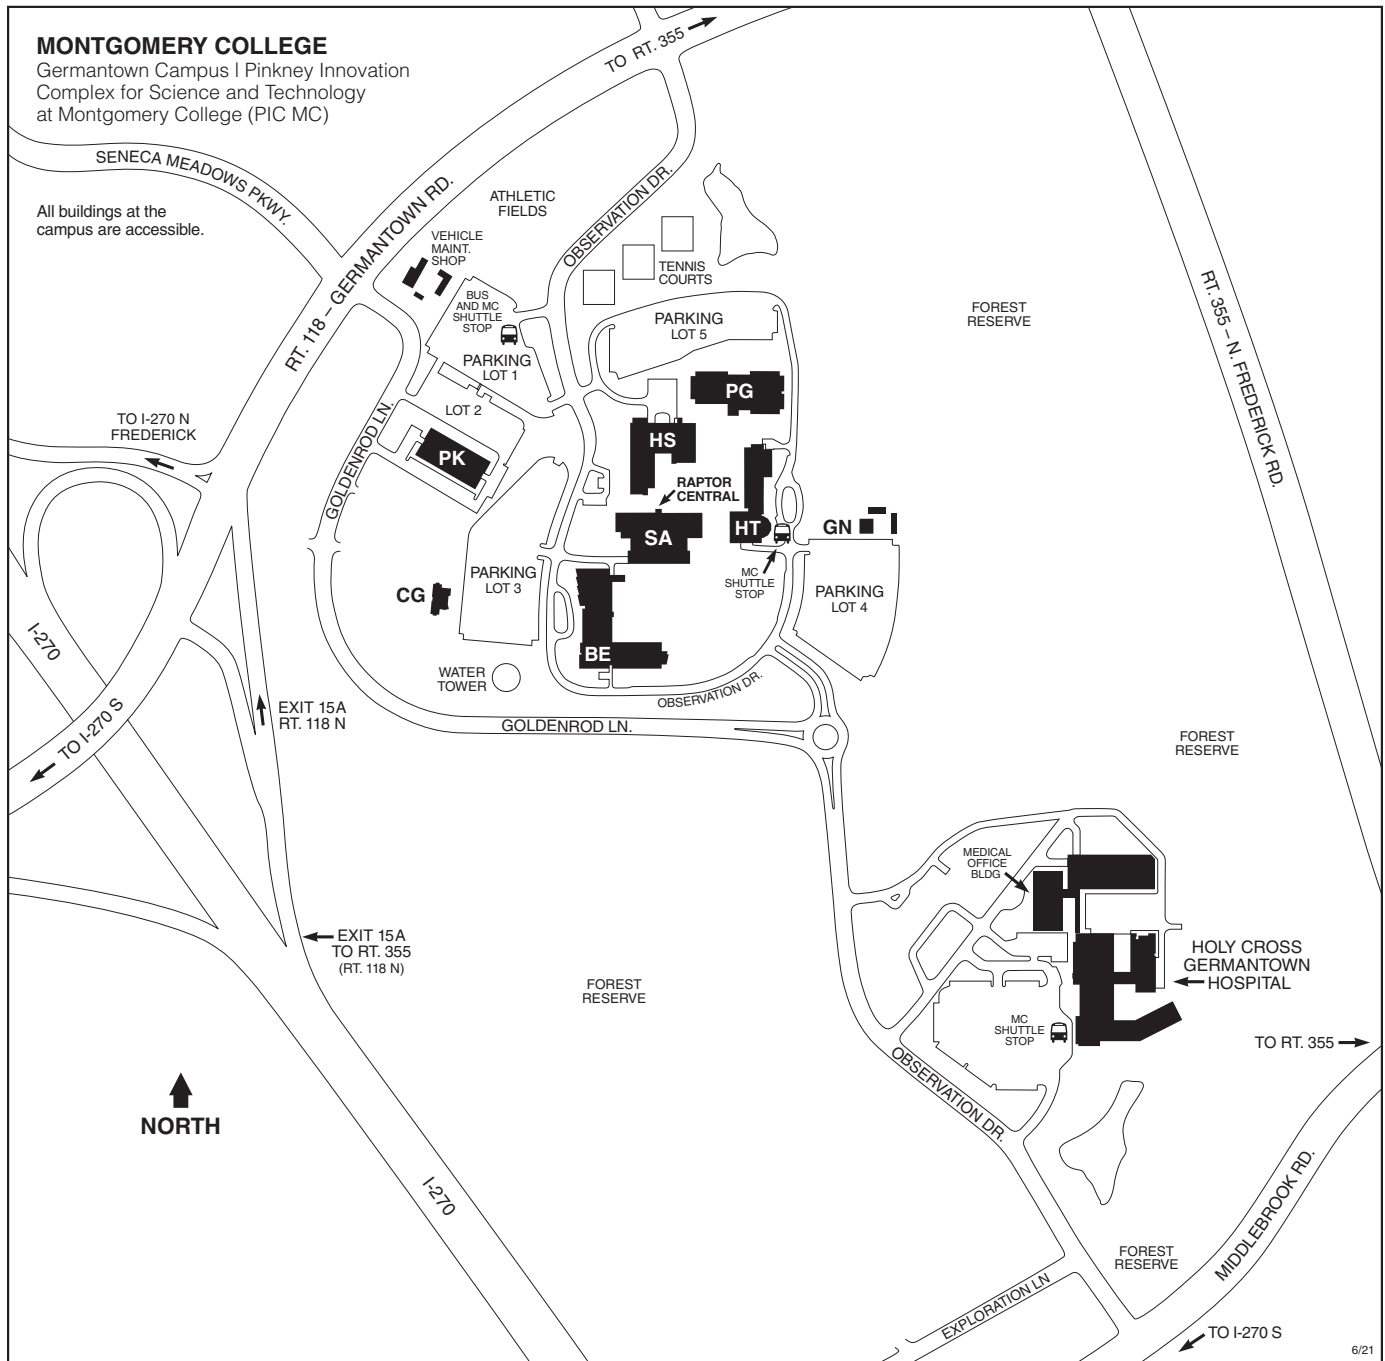

# MONTGOMERY COLLEGE

Germantown Campus | Pinkney Innovation Complex for Science and Technology (PIC MC)

**MC MONTGOMERY COLLEGE**  
Germantown Campus | Pinkney Innovation Complex for Science and Technology at Montgomery College (PIC MC)  
20200 Observation Drive  
Germantown, MD 20876  
240-567-7711  
Public Safety: 240-567-3333 (24/7)  
montgomerycollege.edu/safety  
montgomerycollege.edu/maps

## Legend of Campus Buildings

(as of June 2021)

- BE** Bioscience Education Center
  - Conference Center
- CG** Child Care Center
  - Center for Early Education (CEE)
- GN** Greenhouse

- HS** Humanities and Social Sciences Building
  - Bookstore
  - Cafeteria
  - Library
  - Workforce Development and Continuing Education (WDCE)
- HT** High Technology and Science Center
  - Globe Hall
- PG** Physical Education Building

- PK** Paul Peck Academic and Innovation Building
  - Germantown Innovation Center
- SA** Dr. DeRionne P. Pollard Student Affairs and Science Building
  - Counseling and Advising
  - Disability Support Services
  - Financial Aid Office
  - Public Safety Office
  - Raptor Central (Admissions, Enrollment, Visitor Services)
  - Records and Registration Office
  - Student Life Office