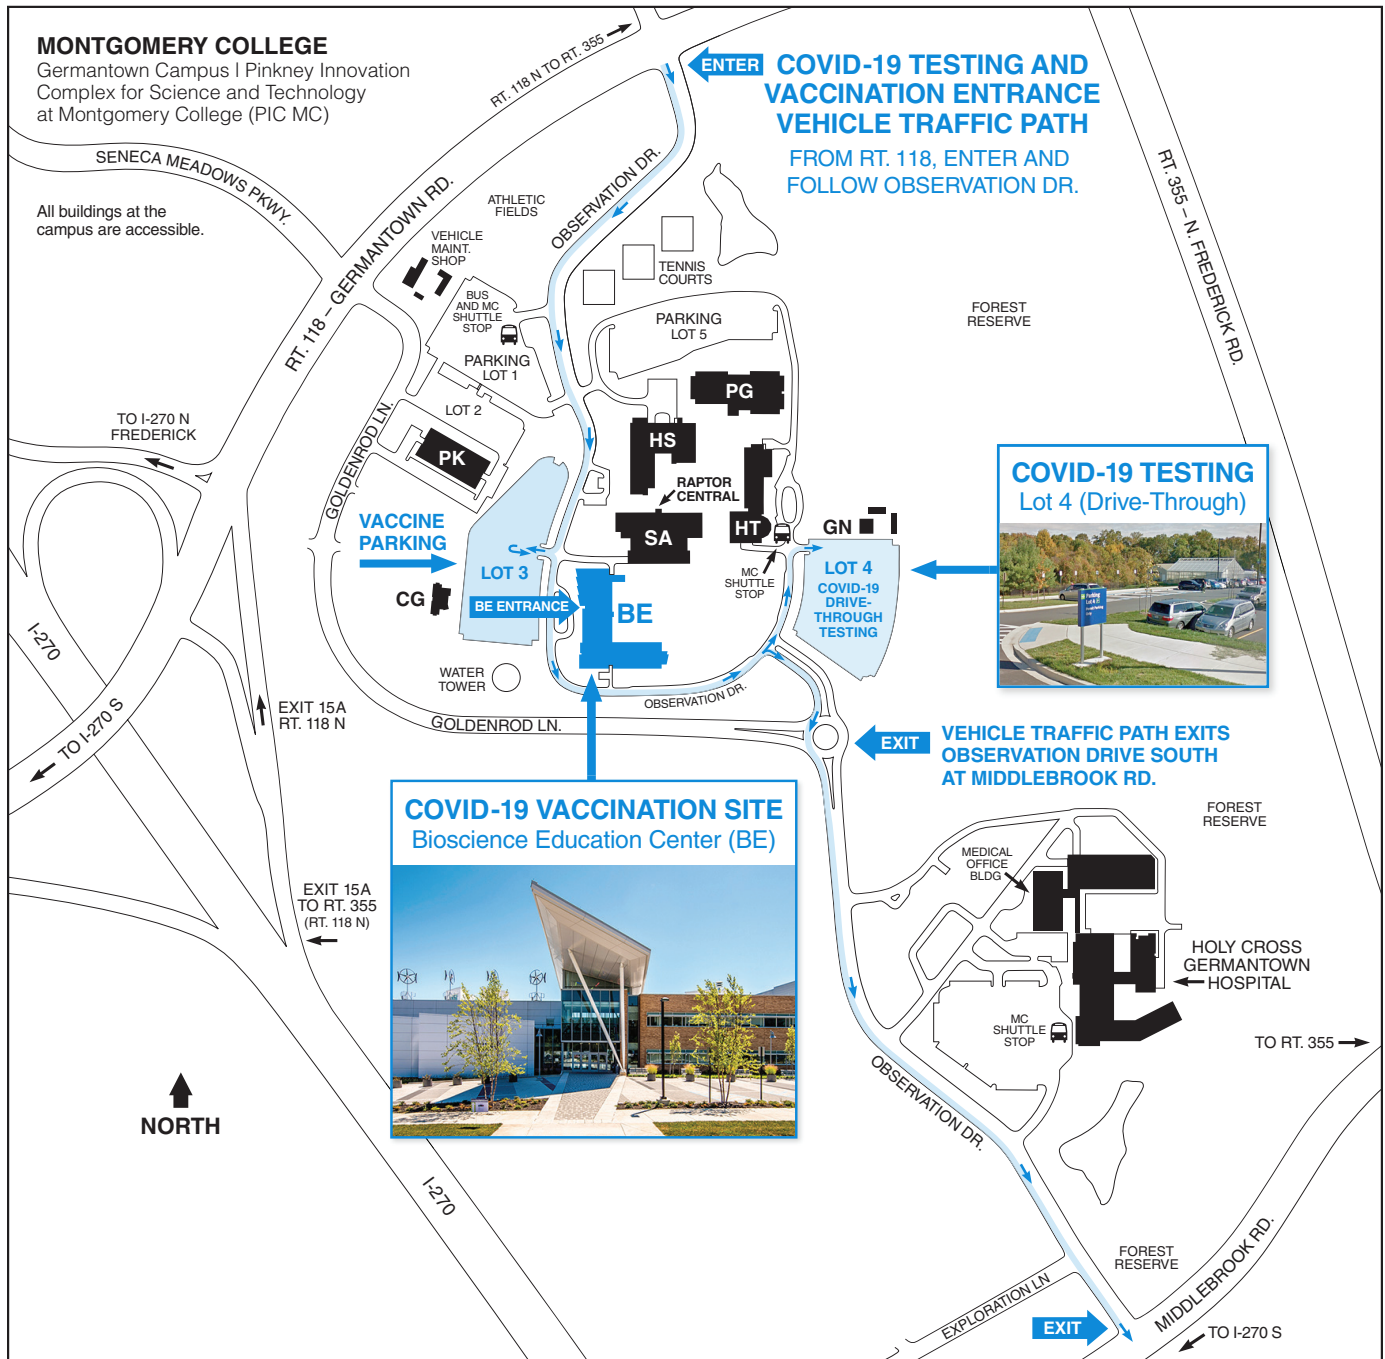

MONTGOMERY COLLEGE

Germantown Campus | Pinkney Innovation Complex for Science and Technology (PIC MC)

MC MONTGOMERY COLLEGE
Germantown Campus | Pinkney Innovation Complex for Science and Technology at Montgomery College (PIC MC)
20200 Observation Drive
Germantown, MD 20876
240-567-7711
Public Safety: 240-567-3333 (24/7)
montgomerycollege.edu/safety
montgomerycollege.edu/maps

Legend of Campus Buildings
(as of June 2021)

BE Bioscience Education Center

- COVID-19 Vaccination Site
- Conference Center

- CG** Child Care Center
Center for Early Education (CEE)

- GN** Greenhouse

- HS** Humanities and Social Sciences Building
Bookstore
Cafeteria
Library
Workforce Development and Continuing Education (WDCE)
- HT** High Technology and Science Center
Globe Hall
- PG** Physical Education Building

- PK** Paul Peck Academic and Innovation Building
Germantown Innovation Center
- SA** Dr. DeRionne P. Pollard Student Affairs and Science Building
Counseling and Advising
Disability Support Services
Financial Aid Office
Public Safety Office
Raptor Central (Admissions, Enrollment, Visitor Services)
Records and Registration Office
Student Life Office