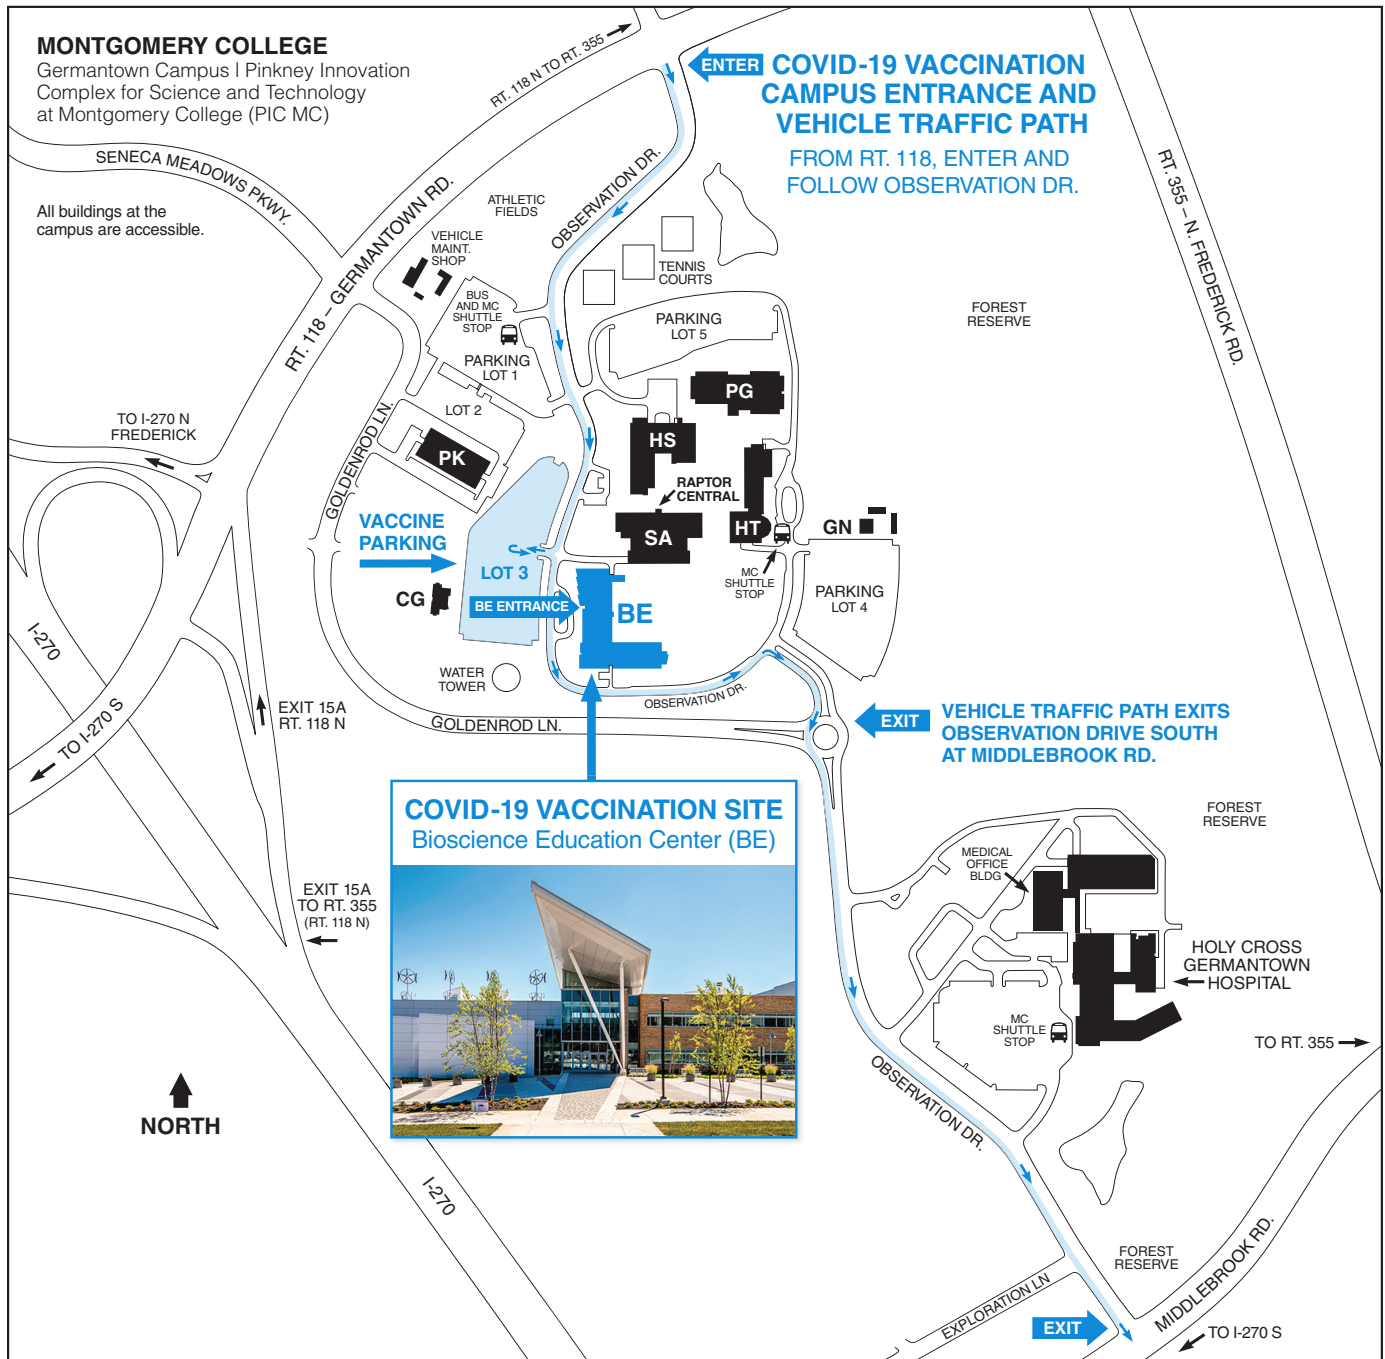

MONTGOMERY COLLEGE

Germantown Campus | Pinkney Innovation Complex for Science and Technology (PIC MC)

MC MONTGOMERY COLLEGE

Germantown Campus | Pinkney Innovation Complex for Science and Technology at Montgomery College (PIC MC)

20200 Observation Drive
Germantown, MD 20876
240-567-7711

Public Safety: 240-567-3333 (24/7)
montgomerycollege.edu/safety
montgomerycollege.edu/maps

MC MONTGOMERY COLLEGE

Germantown Campus | Pinkney Innovation Complex for Science and Technology at Montgomery College (PIC MC)

20200 Observation Drive
Germantown, MD 20876
240-567-7711

Public Safety: 240-567-3333 (24/7)
montgomerycollege.edu/safety
montgomerycollege.edu/maps