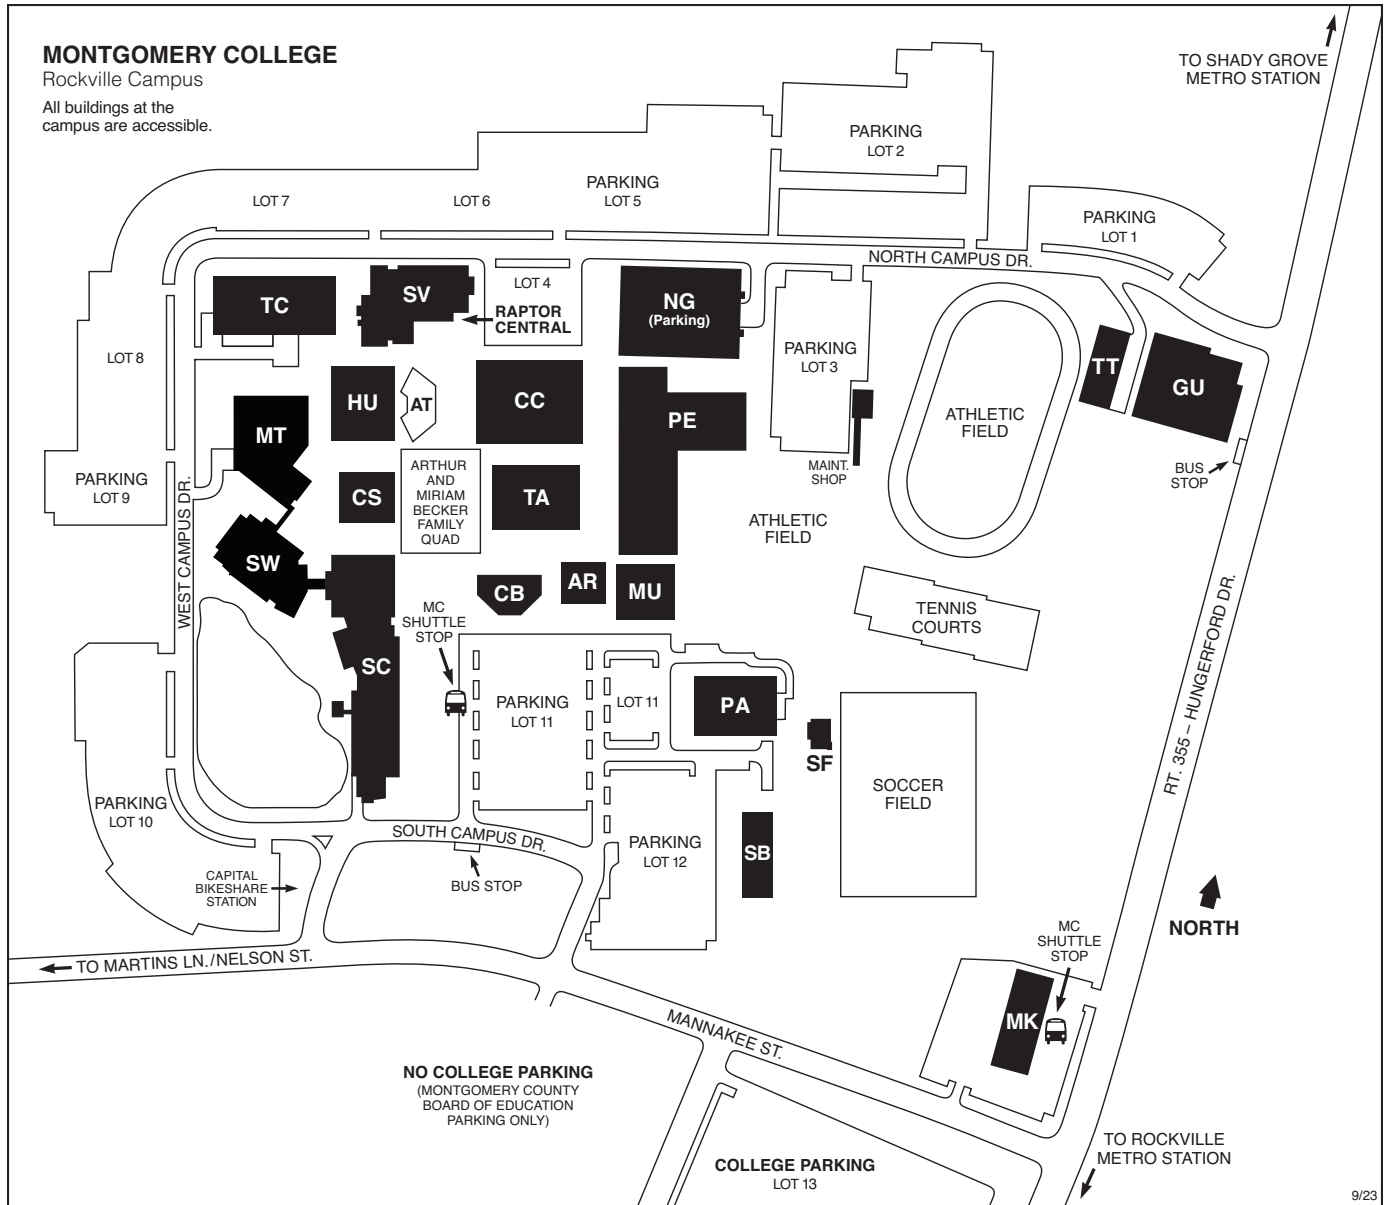

MONTGOMERY COLLEGE

Rockville Campus

Rockville Campus
51 Mannakee Street
Rockville, MD 20850
240-567-5000; TTY 301-294-9672
Public Safety: 240-567-3333 (24/7)
montgomerycollege.edu/safety
montgomerycollege.edu/maps

Legend of Campus Buildings

(as of September 2023)

- AR** Paul Peck Art Building
- AT** Amphitheatre
- CB** Academic Annex
- CC** Campus Center
 - Bookstore
 - Cafeteria
 - Workforce Development and Continuing Education (WDCE)
- CS** Computer Science Building
- GU** Homer S. Gudelsky Institute for Technical Education
- HU** Humanities Building

- MK** Mannakee Building
 - Center for Training Excellence
 - igniTe Hub
- MT** Gordon and Marilyn Macklin Tower
 - Library
- MU** Music Building
- NG** North Garage (parking)
- PA** Robert E. Parilla Performing Arts Center
- PE** Physical Education Center
- SB** South Campus Instruction Building
- SC** Science Center
- SF** Soccer Field Concession Building

- SV** Long Nguyen and Kimmy Duong Student Services Center
 - Assessment and Testing Centers
 - Counseling and Advising
 - Disability Support Services
 - Financial Aid Office
 - Public Safety Office
 - Raptor Central (Admissions, Enrollment, Visitor Services)
 - Records and Registration Office
 - Student Life Office
- SW** Science Center West
- TA** Theatre Arts Building
- TC** Technical Center
- TT** Interim Technical Training Center