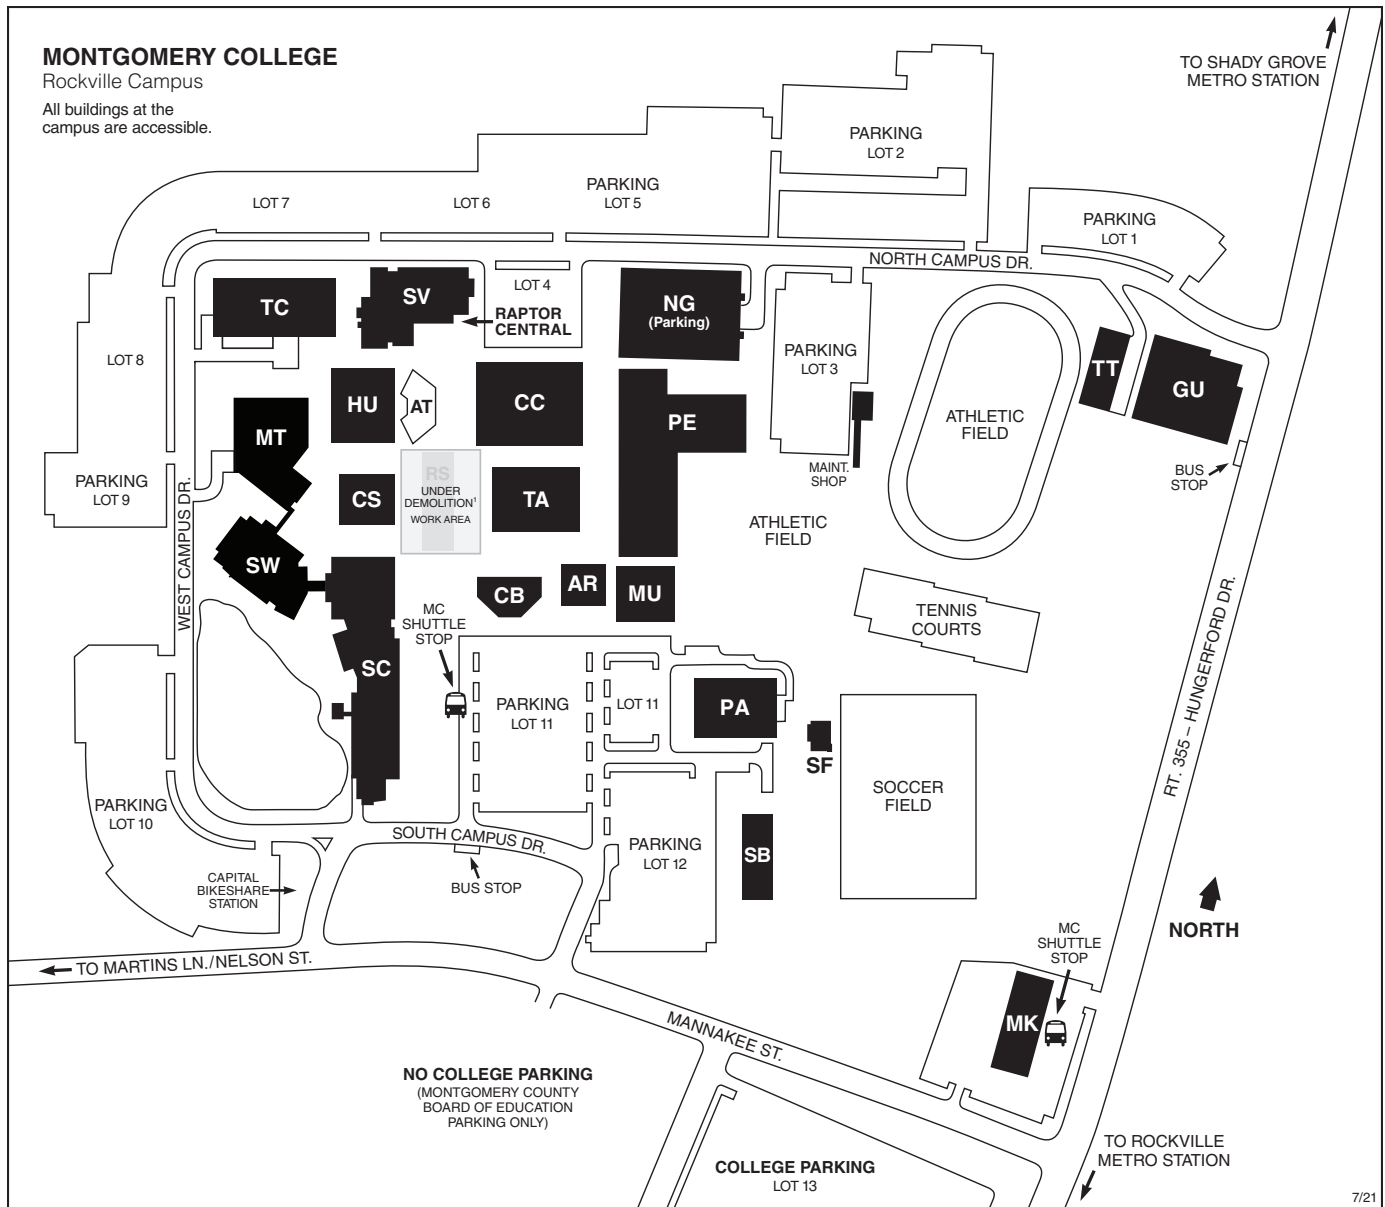

MONTGOMERY COLLEGE

Rockville Campus

Rockville Campus

51 Mannakee Street
Rockville, MD 20850
240-567-5000; TTY 301-294-9672

Public Safety: 240-567-3333 (24/7)
montgomerycollege.edu/safety
montgomerycollege.edu/maps

Legend of Campus Buildings

(as of July 2021)

- AR Paul Peck Art Building
- AT Amphitheatre
- CB Counseling and Advising Building
- CC Campus Center
 - Bookstore
 - Cafeteria
 - Workforce Development and Continuing Education (WDCE)
- CS Computer Science Building
- GU Homer S. Gudelsky Institute for Technical Education

- HU Humanities Building
- MK Mannakee Building
 - Center for Training Excellence
- MT Gordon and Marilyn Macklin Tower
 - Library
- MU Music Building
- NG North Garage (parking)
- PA Robert E. Parilla Performing Arts Center
- PE Physical Education Center
- SB South Campus Instruction Building
- SC Science Center
- SF Soccer Field Concession Building

- SV Long Nguyen and Kimmy Duong Student Services Center
 - Counseling and Advising
 - Disability Support Services
 - Financial Aid Office
 - Public Safety Office
 - Raptor Central (Admissions, Enrollment, Visitor Services)
 - Records and Registration Office
 - Student Life Office
- SW Science Center West
- TA Theatre Arts Building
- TC Technical Center
- TT Interim Technical Training Center