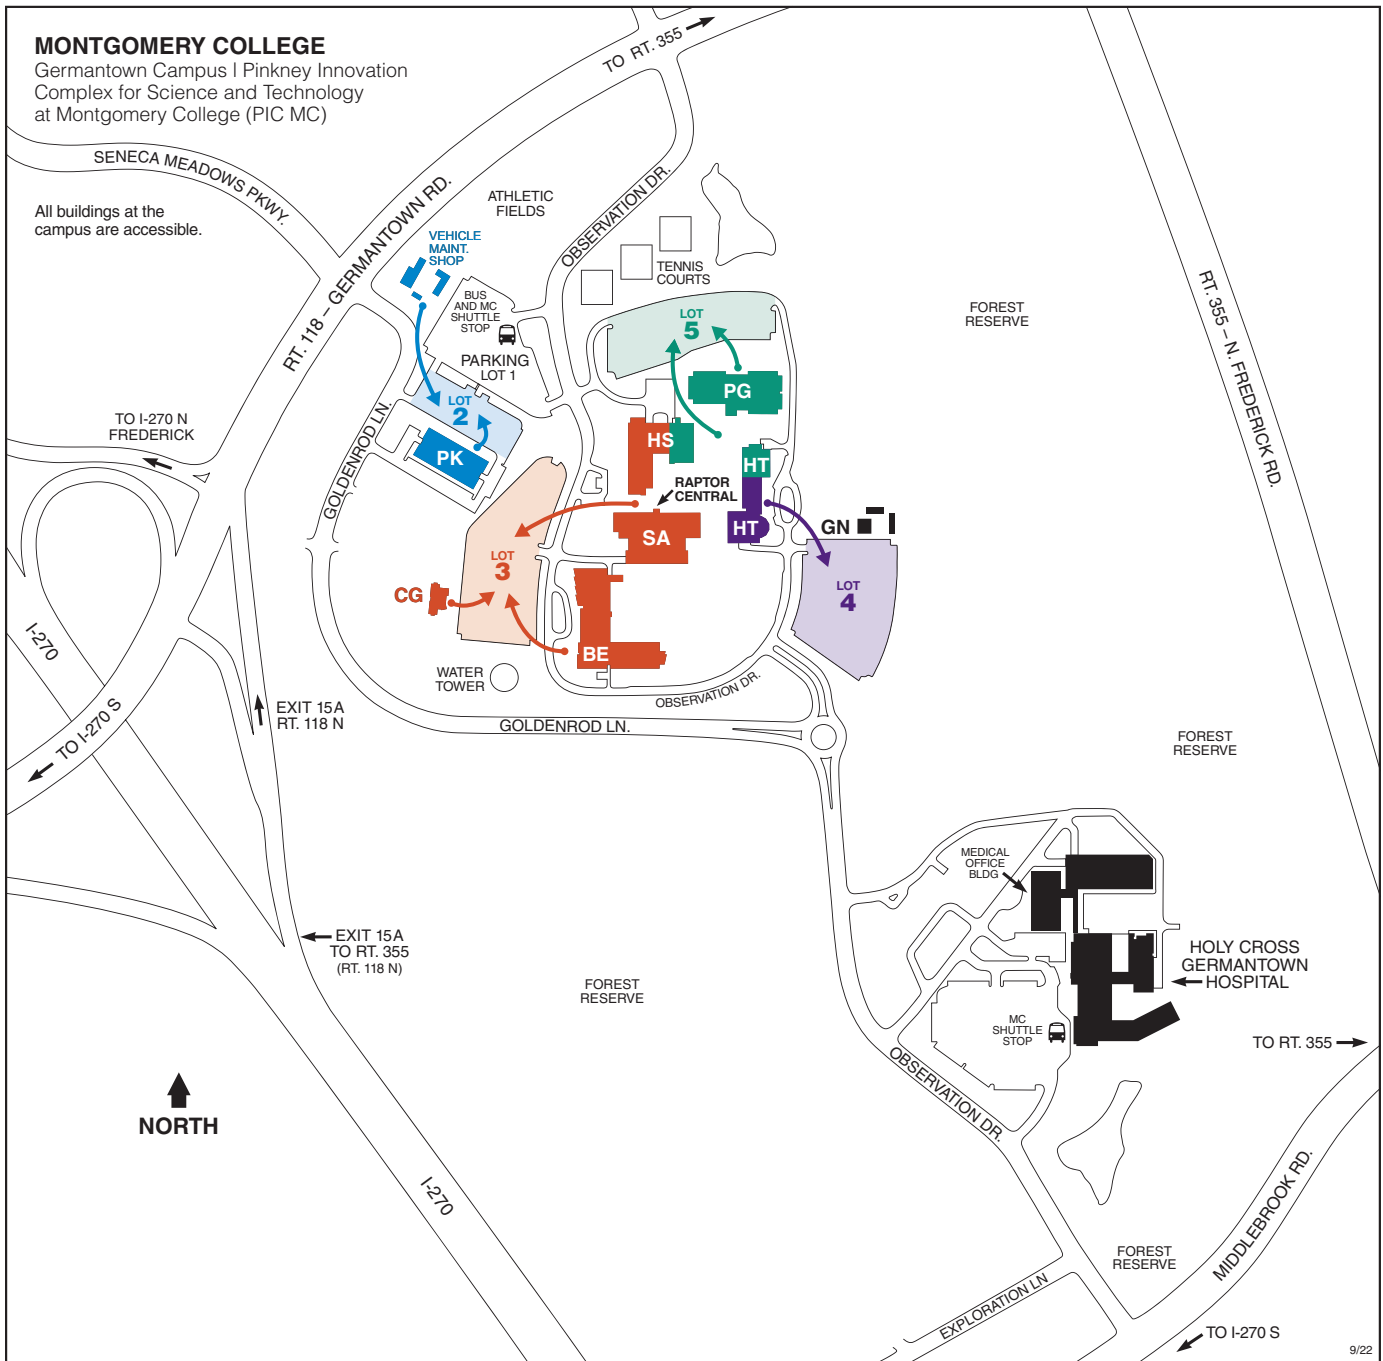

Montgomery College Emergency Evacuation Area Map

Germantown Campus | Pinkney Innovation Complex for Science and Technology (PIC MC)

MC MONTGOMERY COLLEGE
Germantown Campus | Pinkney Innovation Complex for Science and Technology at Montgomery College (PIC MC)
20200 Observation Drive
Germantown, MD 20876
240-567-7711
Public Safety: 240-567-3333 (24/7)
montgomerycollege.edu/safety
montgomerycollege.edu/maps

Legend of Campus Buildings
(as of September 2022)

- BE** Bioscience Education Center
 - Conference Center
- CG** Child Care Center
 - Center for Early Education (CEE)
- GN** Greenhouse

- HS** Humanities and Social Sciences Building
 - Bookstore
 - Cafeteria
 - Library
 - Workforce Development and Continuing Education (WDCE)
- HT** High Technology and Science Center
 - Globe Hall
- PG** Physical Education Building

- PK** Paul Peck Academic and Innovation Building
 - Germantown Innovation Center
- SA** Dr. DeRionne P. Pollard Student Affairs and Science Building
 - Counseling and Advising
 - Disability Support Services
 - Financial Aid Office
 - Public Safety Office
 - Raptor Central (Admissions, Enrollment, Visitor Services)
 - Records and Registration Office
 - Student Life Office