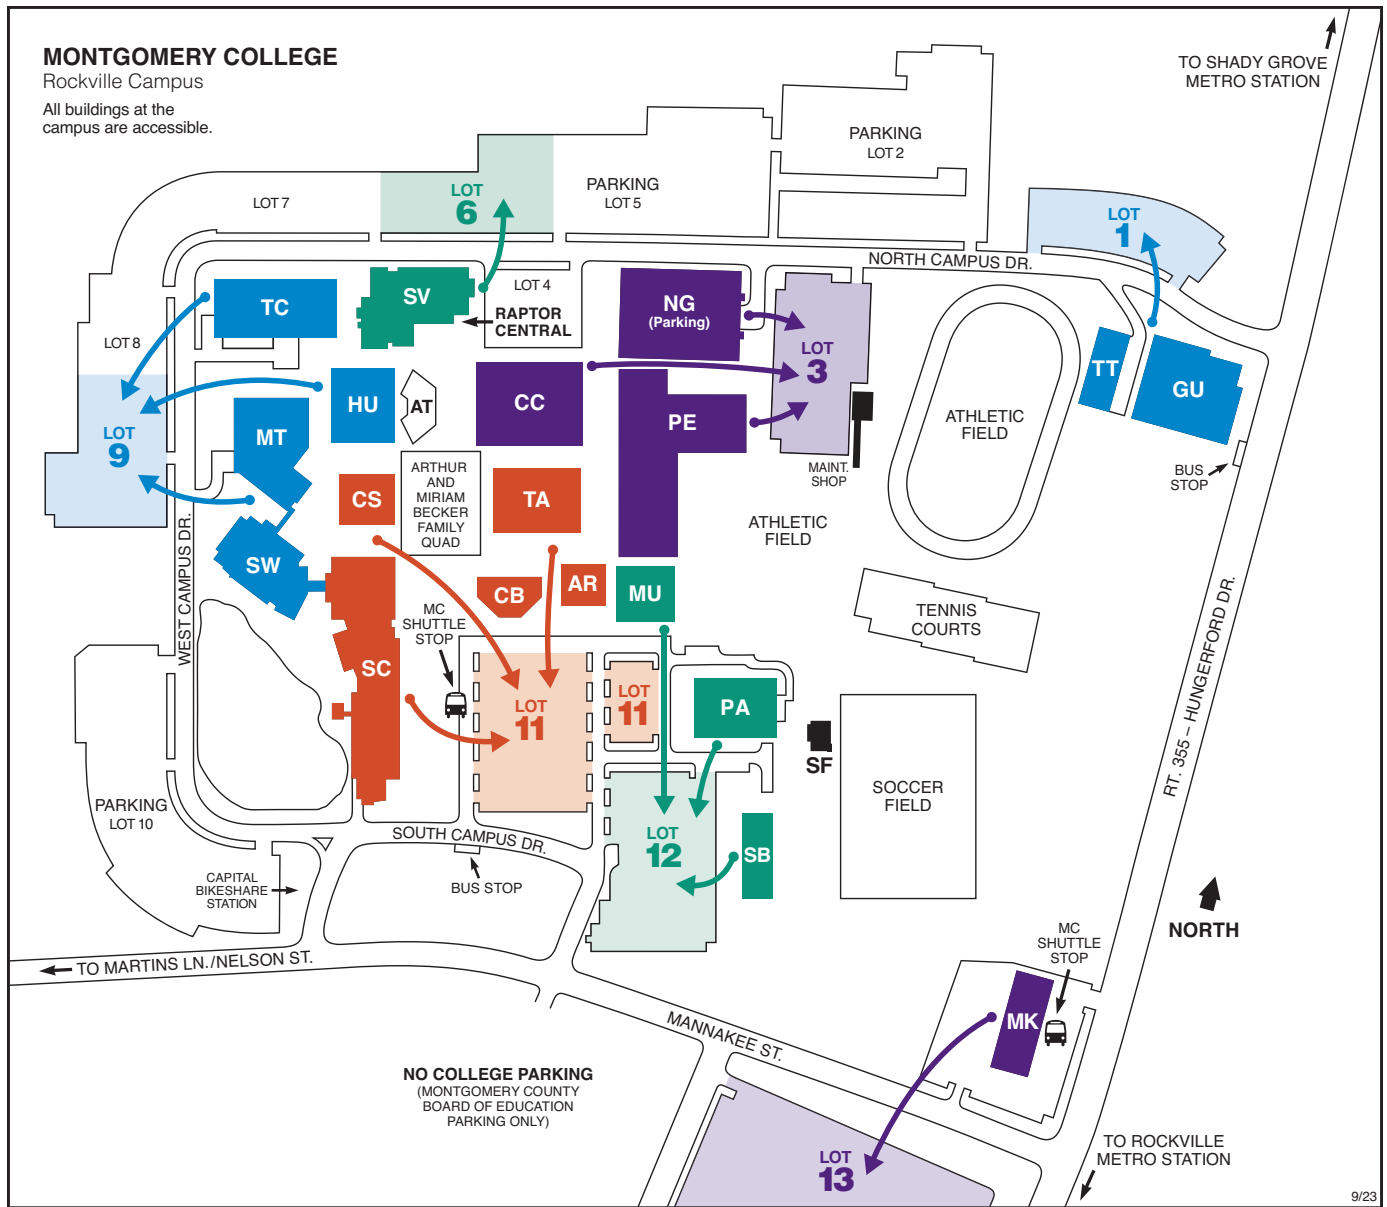

Montgomery College Emergency Evacuation Area Map

Rockville Campus

Rockville Campus
51 Mannakee Street
Rockville, MD 20850
240-567-5000; TTY 301-294-9672
Public Safety: 240-567-3333 (24/7)
montgomerycollege.edu/safety
montgomerycollege.edu/maps

Legend of Campus Buildings

(as of September 2023)

- AR Paul Peck Art Building
- AT Amphitheatre
- CB Academic Annex
- CC Campus Center
 - Bookstore
 - Cafeteria
 - Workforce Development and Continuing Education (WDCE)
- CS Computer Science Building
- GU Homer S. Gudelsky Institute for Technical Education
- HU Humanities Building

- MK Mannakee Building
 - Center for Training Excellence
 - igniTe Hub
- MT Gordon and Marilyn Macklin Tower
 - Library
- MU Music Building
- NG North Garage (parking)
- PA Robert E. Parilla Performing Arts Center
- PE Physical Education Center
- SB South Campus Instruction Building
- SC Science Center
- SF Soccer Field Concession Building

- SV Long Nguyen and Kimmy Duong Student Services Center
 - Assessment and Testing Centers
 - Counseling and Advising
 - Disability Support Services
 - Financial Aid Office
 - Public Safety Office
 - Raptor Central (Admissions, Enrollment, Visitor Services)
 - Records and Registration Office
 - Student Life Office
- SW Science Center West
- TA Theatre Arts Building
- TC Technical Center
- TT Interim Technical Training Center