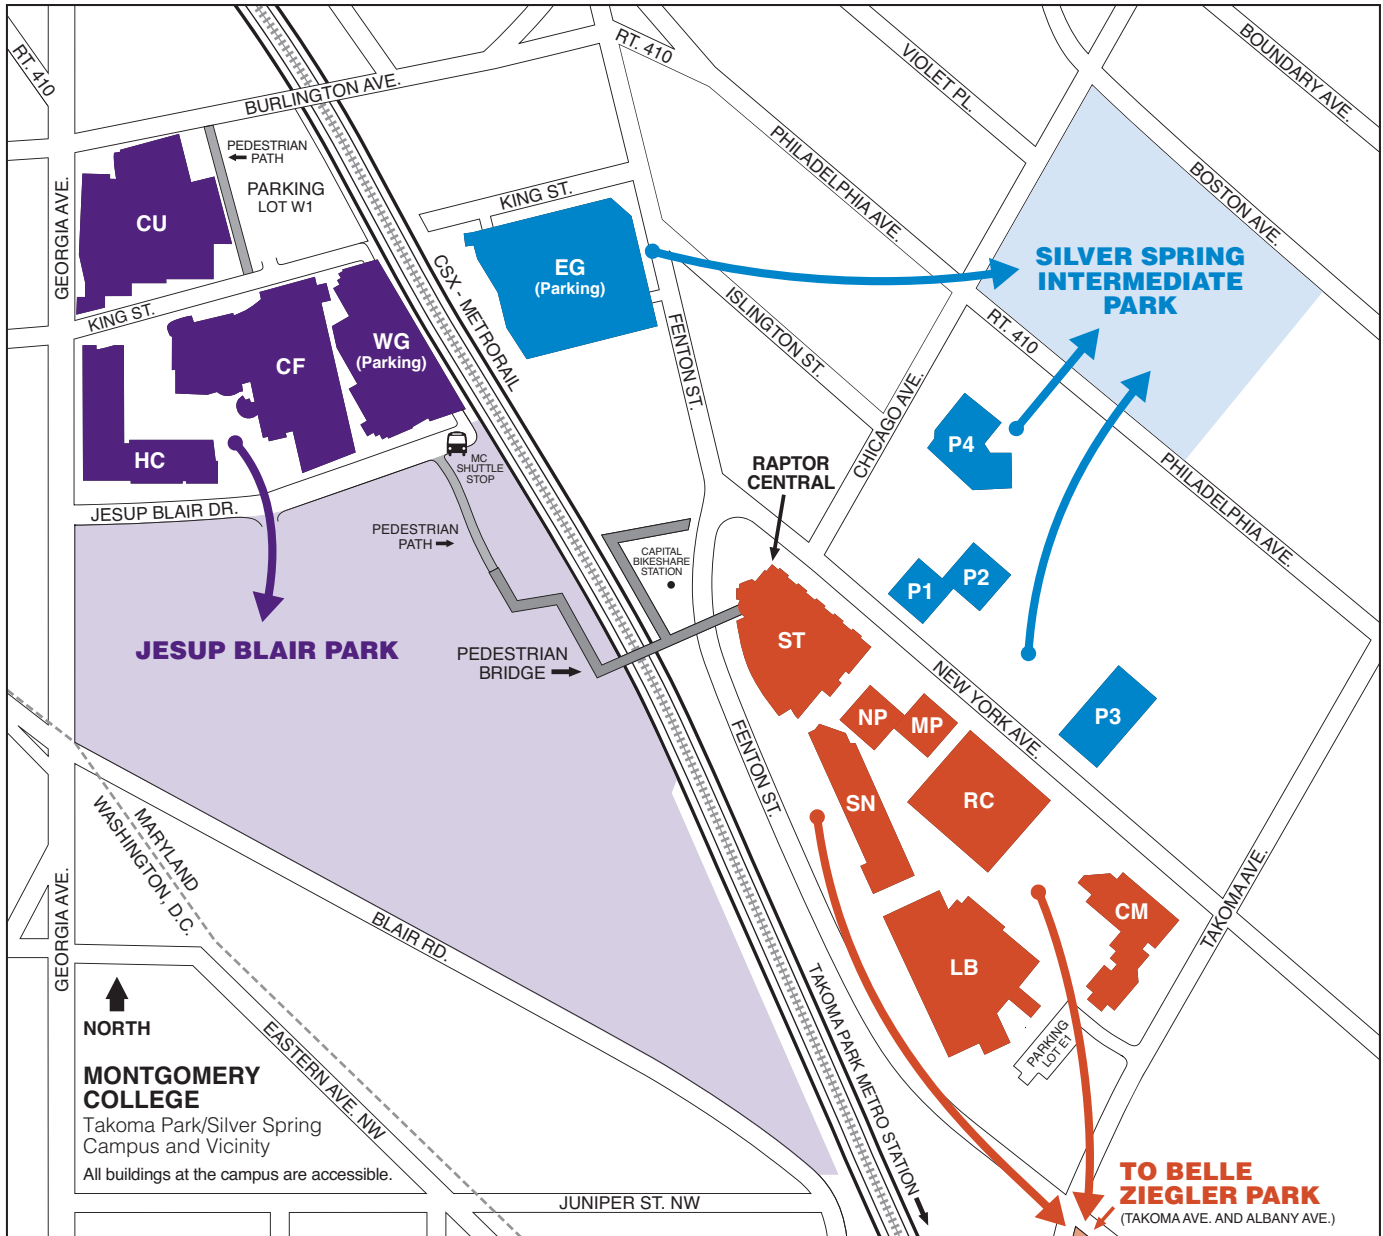

Montgomery College Emergency Evacuation Area Map

Takoma Park/Silver Spring Campus and Vicinity

MC MONTGOMERY COLLEGE
Takoma Park/Silver Spring Campus
 7600 Takoma Avenue
 Takoma Park, MD 20912
 240-567-1300; TTY 301-587-7207
 Public Safety: 240-567-3333 (24/7)
montgomerycollege.edu/safety

Note: Campus buildings are subject to changes due to renovations, closures, or general improvements to the campus. For the most current campus map, scan the QR code or visit montgomerycollege.edu/maps.

Legend of Campus Buildings

- CF** The Morris and Gwendolyn Cafritz Foundation Arts Center
 - Refugee Training Center
 - Workforce Development and Continuing Education (WDCE)
- CM** Catherine F. Scott Commons
- CU** Cultural Arts Center
- EG** East Garage (parking)
- HC** Health Sciences Center

- LB** Catherine and Isiah Leggett Math and Science Building
 - Greenhouse
 - Planetarium
- MP** Mathematics Pavilion
- NP** North Pavilion
- P1** Pavilion One
- P2** Pavilion Two
- P3** Pavilion Three
- P4** Pavilion Four
- RC** Resource Center
 - Library